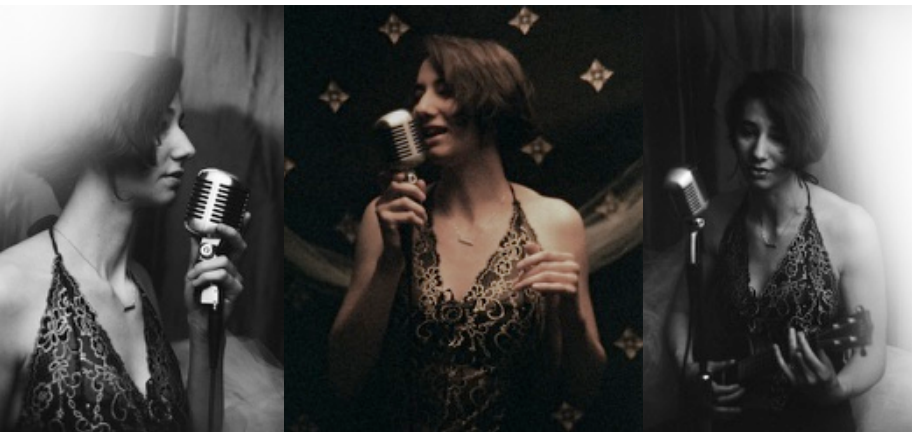

Emma Rouleau

Emma Rouleau has been writing and performing music in and around Calgary her entire life. She developed her **jazzy, soulful voice** performing acappella for many years before incorporating her **beloved ukulele** into her performances. This striking combination has now become her signature sound, allowing her to bring a **very unique touch of class** to any event.

=== Emma Rouleau's Show ===

Businesses and community groups across Western Canada are discovering the hidden gem that is **Emma Rouleau** - the perfect enhancement for **Client Appreciations, Corporate Parties, Product Launches, Festivals, and Fundraisers.**

Your guests may have enjoyed a jazz vocalist in the past, but they've likely never had the experience they will with Emma & her ukulele - the perfect combination of elegant and whimsical. Her **endearing, down-to-earth personality** shines through her performance, and she forms an **intimate connection** with her audience using a simple glance while delivering a soulful expression of a lyric.

Her song selection includes **jazz, folk, singer-songwriter, pop, bluegrass, some originals, and some truly unique covers.** She has a wonderful talent for taking a classic song that people love and putting her own unique spin on it, often performing songs that no-one would have expected from a 'jazzy-ukelele girl'. *See page 2 for a sample songlist.*

She has tailored her show for easy-listening background music, romantic themes, Christmas events, upbeat parties, and even a James Bond theme.

Let Emma enhance your next event in a wonderfully original way, bringing a unique touch of class to you and your guests.