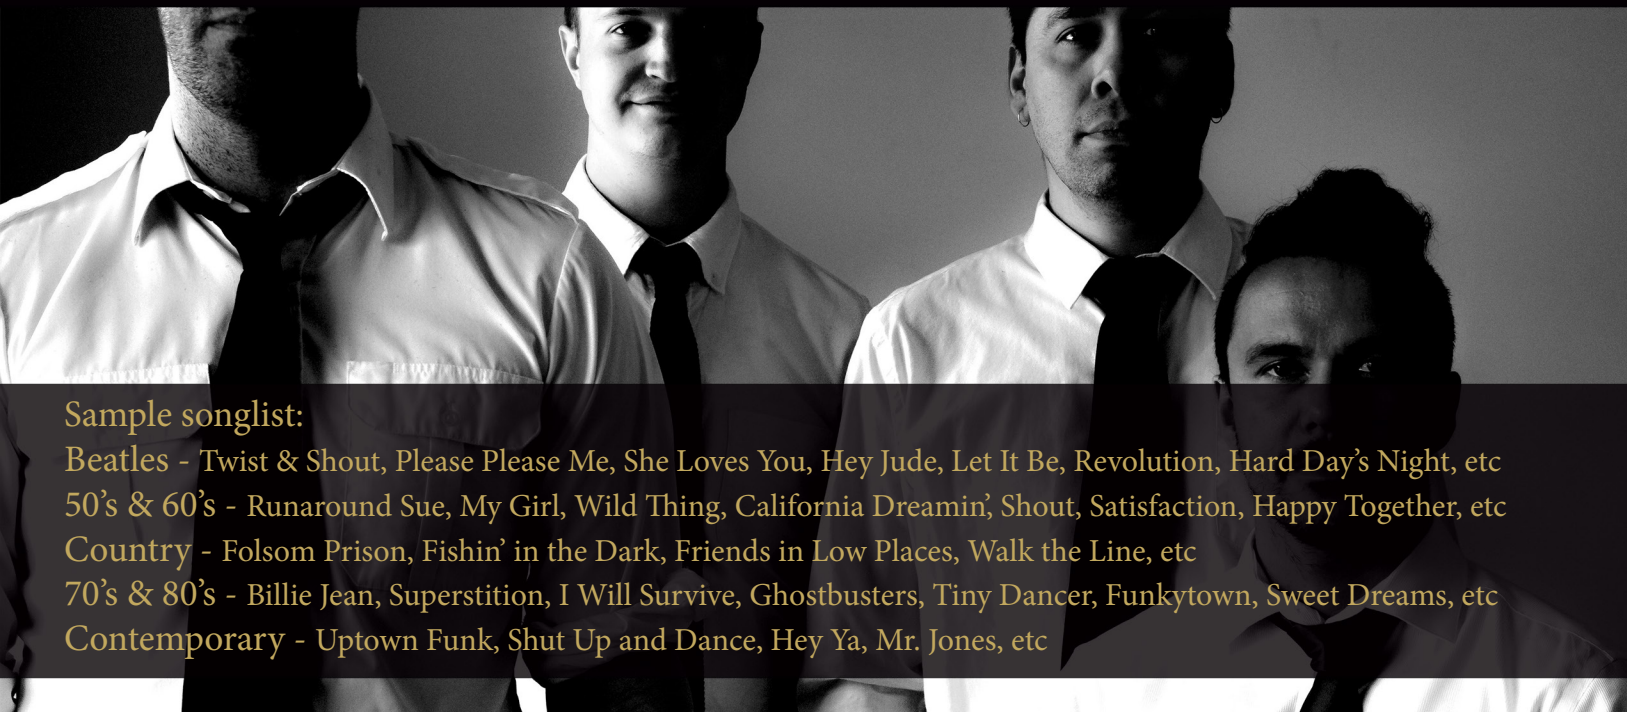

Sample songlist:

Beatles - Twist & Shout, Please Please Me, She Loves You, Hey Jude, Let It Be, Revolution, Hard Day's Night, etc

50's & 60's - Runaround Sue, My Girl, Wild Thing, California Dreamin', Shout, Satisfaction, Happy Together, etc

Country - Folsom Prison, Fishin' in the Dark, Friends in Low Places, Walk the Line, etc

70's & 80's - Billie Jean, Superstition, I Will Survive, Ghostbusters, Tiny Dancer, Funkytown, Sweet Dreams, etc

Contemporary - Uptown Funk, Shut Up and Dance, Hey Ya, Mr. Jones, etc